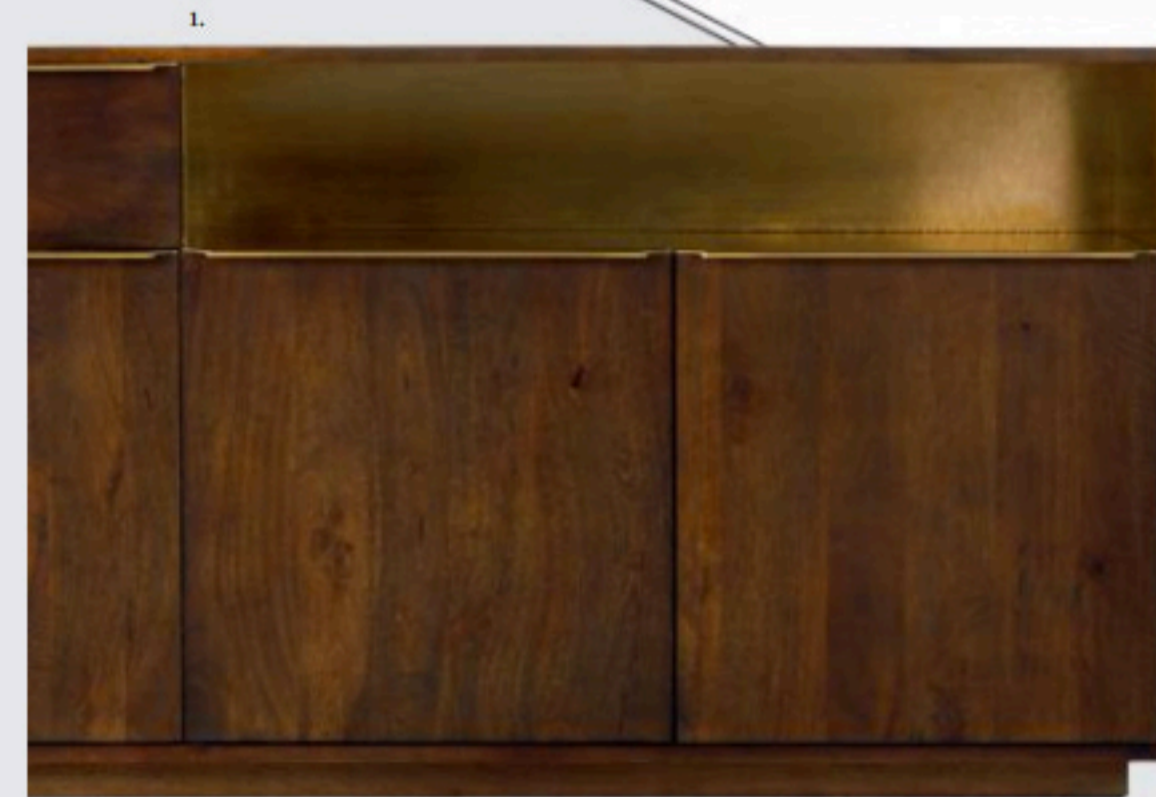

1. The Anderson furniture collection at made.com has a contemporary industrial luxe look. The brass covered recess and ultra-slim handles are the defining features of this eye-catching mango wood sideboard. Anderson sideboard in mango wood, £599, made.com; 2. The 30mm thick top of this elegant side table is inlaid with a brass profile, the attention to detail lifting the piece and making it even more desirable. The satin finish enhances the high-end appearance. Solar side table, £795, m-dex-design.co.uk; 3. The Beam cupboard by Dutch designer Piet Hein Eek combines raw timber and polished brass to striking effect, taking on the appearance of a stack of beams on a plinth. £20,660, scp.co.uk; 4. Oak Knuckle pendant, £100, talaed.com